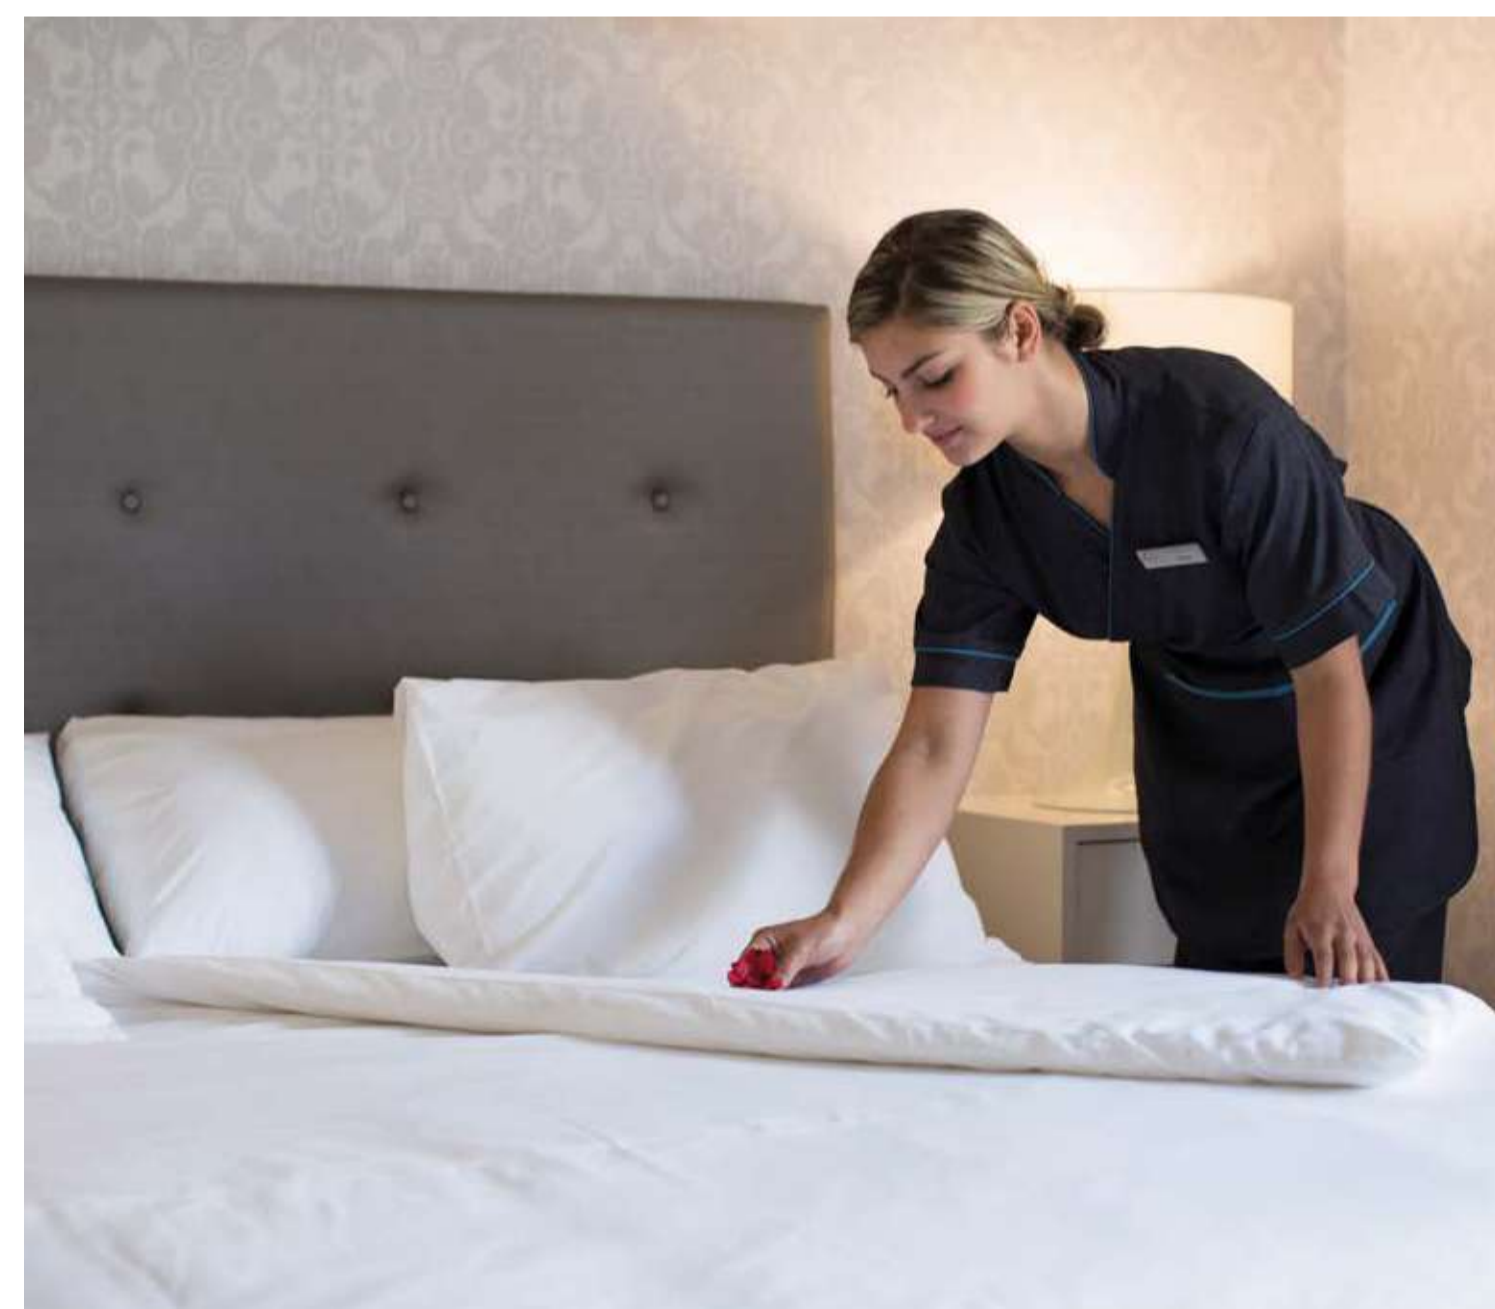

AZIZI HOTEL.
WELCOME TO HOSPITALITY LIKE NO OTHER