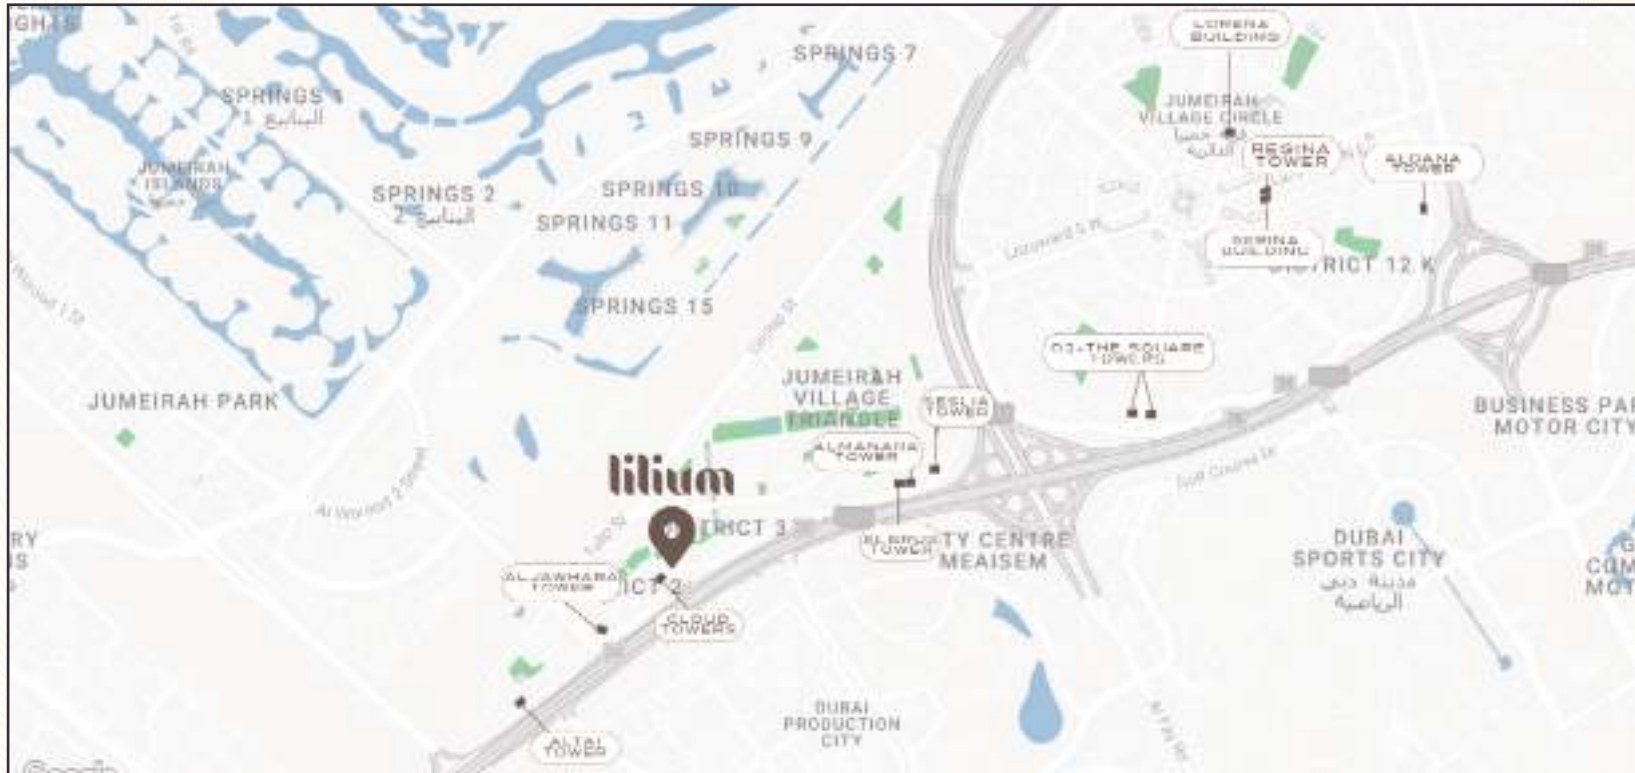

The appeal of Lilium Tower is centered on convenience, as it offers quick access to transportation and proximity to popular attractions, guaranteeing life-changing experiences. Notably, it is situated close to prestigious areas like JBR and Palm Jumeirah. Traveling to and from Lilium Tower is simple, thanks to its convenient position near Sheikh Mohammed Bin Zayed Road, Al Khail Road, and Hessa Street. Lilium Tower is an unmatched option for a chic living experience in the center of Dubai, thanks to its seamless fusion of luxury and convenience.

**3**

Retail

LILIUM TOWER

## LOCATION MAP

**13 min**

JBR

**17 min**

Mall of Emirates

**19 min**

Palm Jumeirah

**20 min**

Global Village